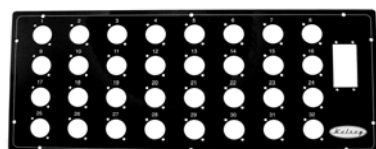

KO.B1740D	40 'D' hole top plate with 90-pin EDAC blanking plate for B17 box.	£33.50

KO.B1748D	48 'D' hole top plate with 90-pin EDAC blanking plate for B17 box.	£35.00

KO.B17BLANK	Blank top plate for B17 box.	£15.00