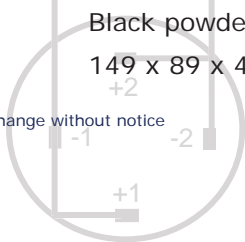

SPECIFICATIONS

Connectors	6 x NL4 Speakon
Top Panel	Screen-printed pin wiring details
Material	Black powder-coated steel
Dimensions (LxWxH)	149 x 89 x 47 mm

E. & O.E. Specifications and design subject to change without notice