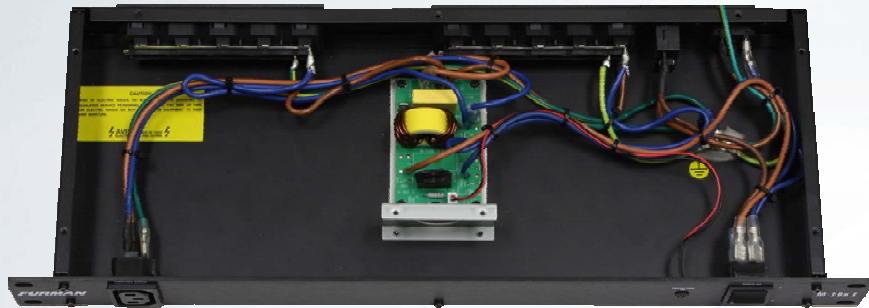

## STANDARD VS. PROFESSIONAL-LEVEL SURGE/SPIKE PROTECTION

Standard protection:  
Furman M-10x E

Advanced protection:  
Furman PL-PLUS C E

Furman's advanced power management solutions feature non-sacrificial SMP spike/surge protection and EVS Extreme Voltage Shutdown to protect from sustained overvoltage conditions