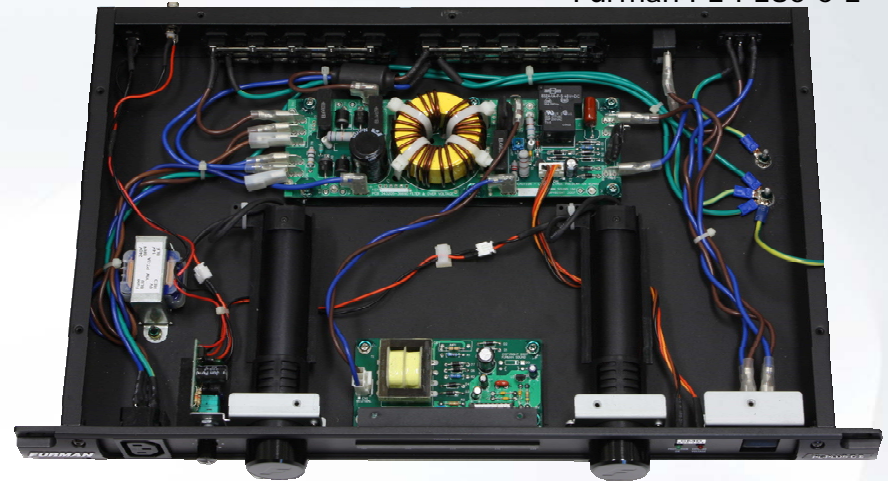

## STANDARD VS. PROFESSIONAL-LEVEL SURGE/SPIKE PROTECTION

Standard protection:  
Furman M-10x E

Advanced protection:  
Furman PL-PLUS C E

Furman's advanced power management solutions feature non-sacrificial SMP spike/surge protection and EVS Extreme Voltage Shutdown to protect from sustained overvoltage conditions